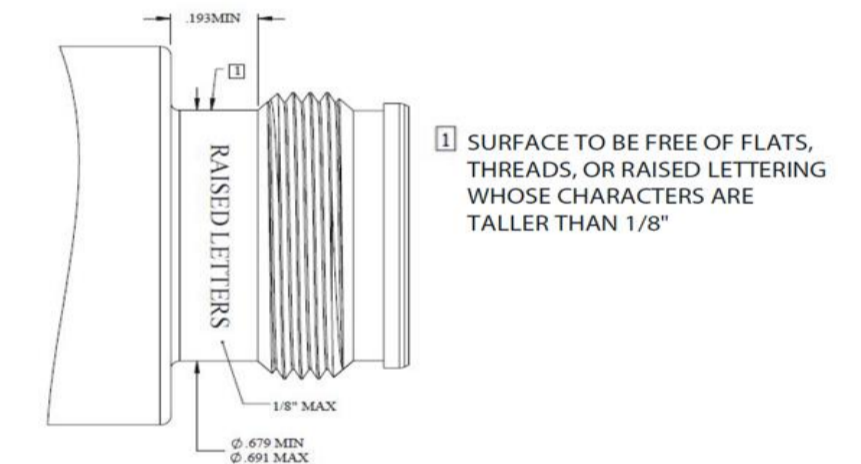

Weather Protection System Cross-Reference Chart

Rev D
07.15.2024