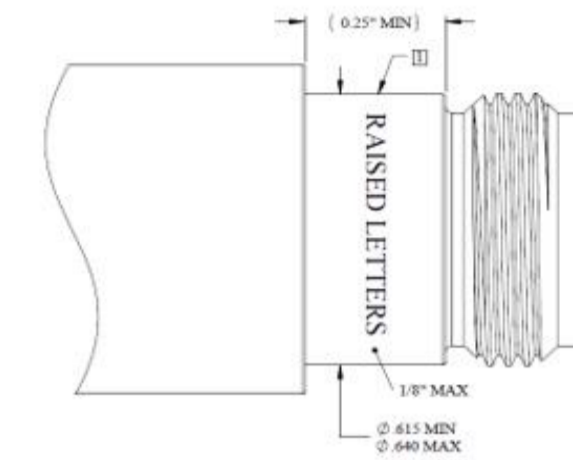

WPS-NF COMPATIBLE PORT SPECIFICATION