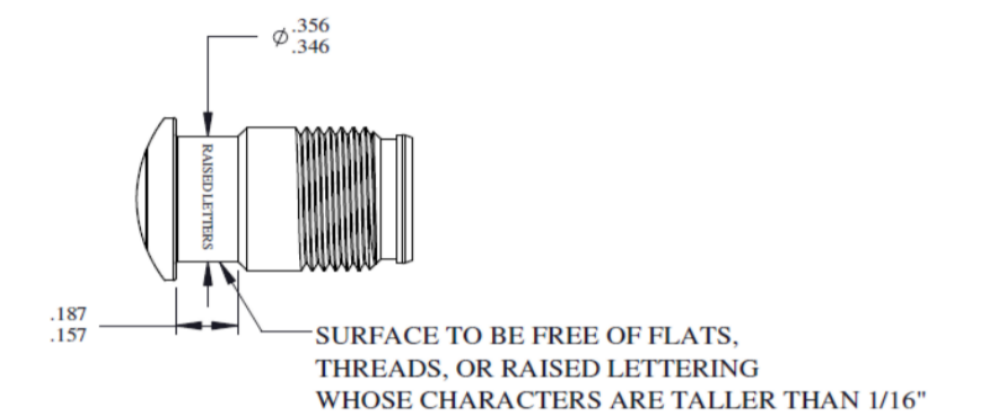

WPS-1F COMPATIBLE PORT SPECIFICATION

Interface Key:	
DM - DIN Male	MDM - 4.1-9.5 Male
DF - DIN Female	MRA - 4.1-9.5 Right Angle
DRA - DIN Right Angle	MDF - 4.1-9.5 Female
NM - N Male	4M - 4.3-10 Male Torque
NF - N Female	4F - 4.3-10 Female
NRA - N Right Angle	4RT - 4.3-10 Right Angle
1M - NEX10 Male Torque	2M - 2.2-5 Male Torque
1RT-NEX10 Right Angle	2RT-2.2-5 Right Angle

For any questions call (315) 431-7100 or email us at customerservice@jmawireless.com
Toll-Free Technical Support: **+1-888-201-6073**
www.jmawireless.com