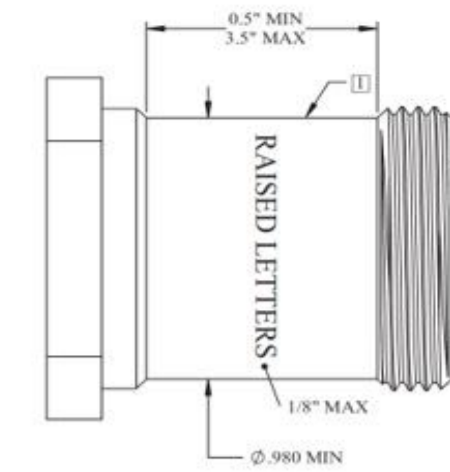

WPS-DF COMPATIBLE PORT SPECIFICATION