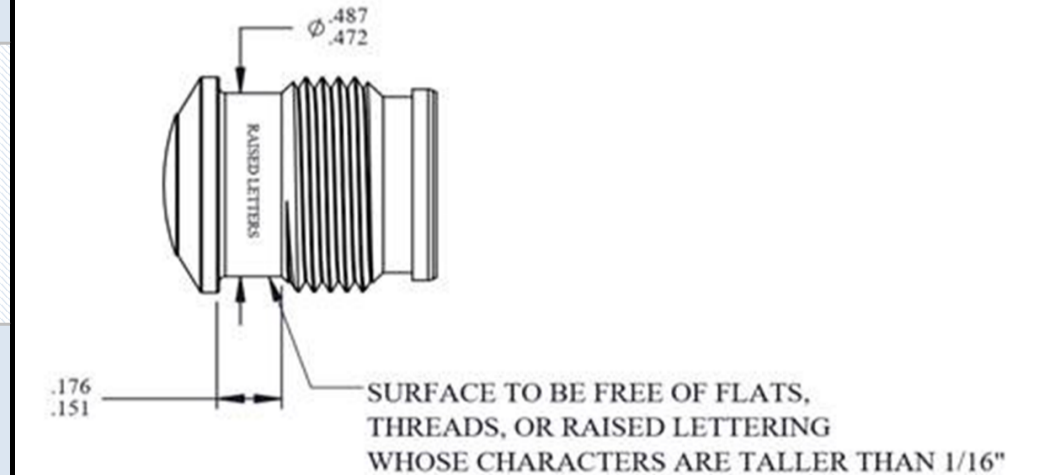

WPS-2F COMPATIBLE PORT SPECIFICATION