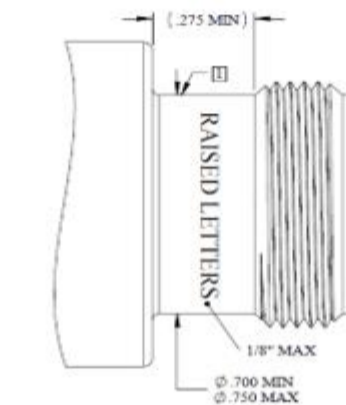

WPS-MDF COMPATIBLE PORT SPECIFICATION