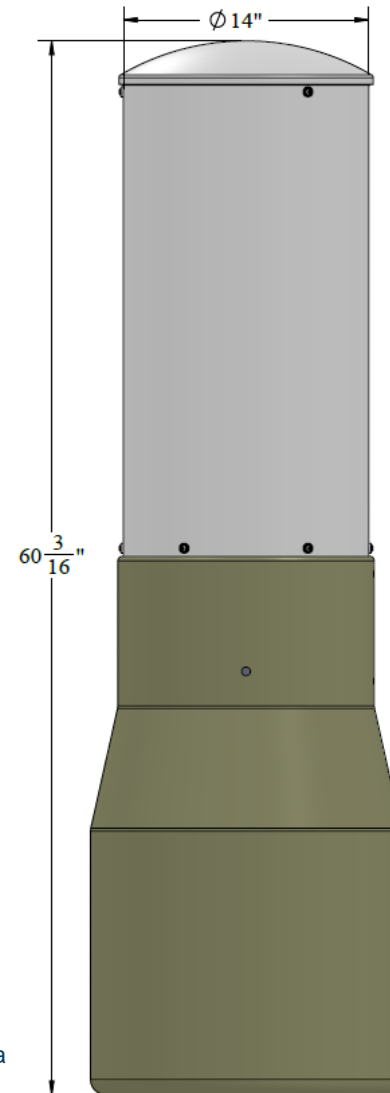

Cable Concealment Shroud, Wide Diameter Pole

SC-BKT-WSACX-XX

Shroud for CX series cylinder antennas

- Used with CX series cylinder antennas
- Used with Wide Diameter Pole Mount SC-BKT-WSACX-(color)
- Approximate weight: 43.95 lb
- Available in 4 colors. Ordering information on page 2 of this document.

SECTION A-A

CX06OMI236-1C antenna
(shown) sold separately

Cable Concealment Shroud, Wide Diameter Pole

SC-BKT-WSACX-XX

SECTION B-B

DETAIL C
SCALE 2 : 3

CUSTOMER ASSEMBLY GUIDE

NOTES: