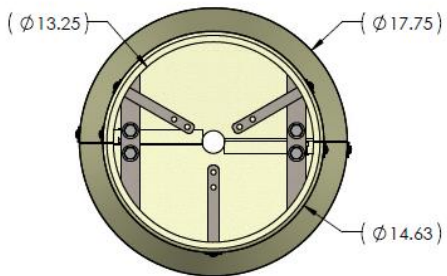

Cable Concealment Shroud, Wide Diameter Pole

SC-BKT-WSACX-XX

Shroud for CX series cylinder antennas

- Used with CX series cylinder antennas
- Used with Wide Diameter Pole Mount SC-BKT-WSACX-(color)
- Approximate weight: 43.95 lb
- Available in 4 colors. Ordering information on page 2 of this document.

SECTION A-A

CX06OMI236-1C antenna
(shown) sold separately

Cable Concealment Shroud, Wide Diameter Pole

SC-BKT-WSACX-XX

SECTION B-B

DETAIL C
SCALE 2 : 3

CUSTOMER ASSEMBLY GUIDE

NOTES: