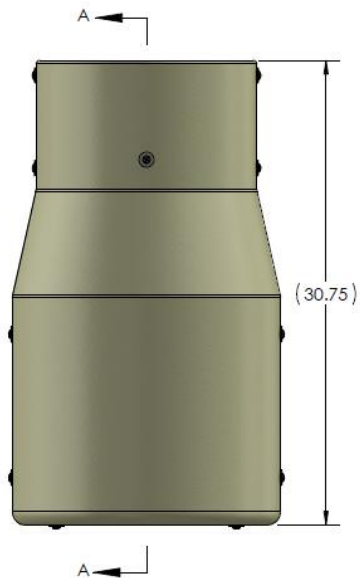

Cable Concealment Shroud, Wide Diameter Pole

SC-BKT-WSACX-XX

Shroud for CX series cylinder antennas

- Used with CX series cylinder antennas
- Used with Wide Diameter Pole Mount SC-BKT-WSACX-(color)
- Approximate weight: 43.95 lb
- Available in 4 colors. Ordering information on page 2 of this document.

SECTION A-A

CX06OMI236-1C antenna
(shown) sold separately

Cable Concealment Shroud, Wide Diameter Pole

SC-BKT-WSACX-XX

SECTION B-B

DETAIL C
SCALE 2 : 3

CUSTOMER ASSEMBLY GUIDE

NOTES: