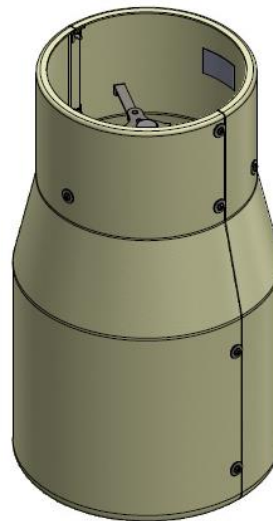

Cable Concealment Shroud, Wide Diameter Pole

SC-BKT-WSACX-XX

Shroud for CX series cylinder antennas

- Used with CX series cylinder antennas
- Used with Wide Diameter Pole Mount SC-BKT-WSACX-(color)
- Approximate weight: 43.95 lb
- Available in 4 colors. Ordering information on page 2 of this document.

SECTION A-A

CX06OMI236-1C antenna
(shown) sold separately

Cable Concealment Shroud, Wide Diameter Pole

SC-BKT-WSACX-XX

SECTION B-B

DETAIL C
SCALE 2 : 3

CUSTOMER ASSEMBLY GUIDE

NOTES:

1. STAINLESS STEEL HARDWARE TO HAVE ANTISEIZE LUBRICANT APPLIED BEFORE ASSEMBLY.

Ordering information	
Cable concealment shroud BROWN	SC-BKT-WSACX-BR
Cable concealment shroud GRAY	SC-BKT-WSACX-GR
Cable concealment shroud BLACK	SC-BKT-WSACX-BL
Cable concealment shroud BLACK	SC-BKT-WSACX-SL