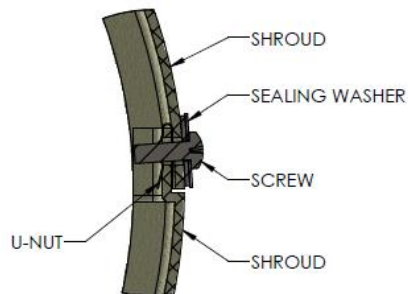

Cable Concealment Shroud, Wide Diameter Pole

SC-BKT-WSACX-XX

Shroud for CX series cylinder antennas

- Used with CX series cylinder antennas
- Used with Wide Diameter Pole Mount SC-BKT-WSACX-(color)
- Approximate weight: 43.95 lb
- Available in 4 colors. Ordering information on page 2 of this document.

SECTION A-A

CX06OMI236-1C antenna
(shown) sold separately

Cable Concealment Shroud, Wide Diameter Pole

SC-BKT-WSACX-XX

SECTION B-B

DETAIL C
SCALE 2 : 3

CUSTOMER ASSEMBLY GUIDE

NOTES:

1. STAINLESS STEEL HARDWARE TO HAVE ANTISEIZE LUBRICANT APPLIED BEFORE ASSEMBLY.

Ordering information	
Cable concealment shroud BROWN	SC-BKT-WSACX-BR
Cable concealment shroud GRAY	SC-BKT-WSACX-GR
Cable concealment shroud BLACK	SC-BKT-WSACX-BL
Cable concealment shroud BLACK	SC-BKT-WSACX-SL