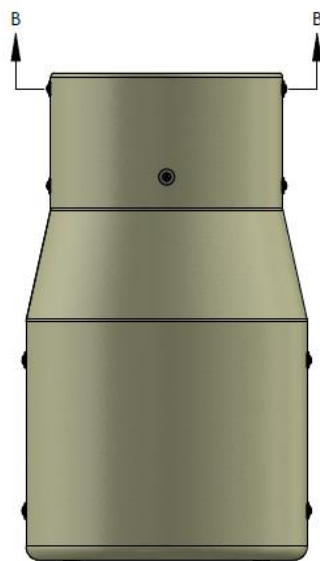

Cable Concealment Shroud, Wide Diameter Pole

SC-BKT-WSACX-XX

Shroud for CX series cylinder antennas

- Used with CX series cylinder antennas
- Used with Wide Diameter Pole Mount SC-BKT-WSACX-(color)
- Approximate weight: 43.95 lb
- Available in 4 colors. Ordering information on page 2 of this document.

SECTION A-A

CX06OMI236-1C antenna
(shown) sold separately

Cable Concealment Shroud, Wide Diameter Pole

SC-BKT-WSACX-XX

SECTION B-B

DETAIL C
SCALE 2 : 3

CUSTOMER ASSEMBLY GUIDE

NOTES:

1. STAINLESS STEEL HARDWARE TO HAVE ANTISEIZE LUBRICANT APPLIED BEFORE ASSEMBLY.

Ordering information	
Cable concealment shroud BROWN	SC-BKT-WSACX-BR
Cable concealment shroud GRAY	SC-BKT-WSACX-GR
Cable concealment shroud BLACK	SC-BKT-WSACX-BL
Cable concealment shroud BLACK	SC-BKT-WSACX-SL