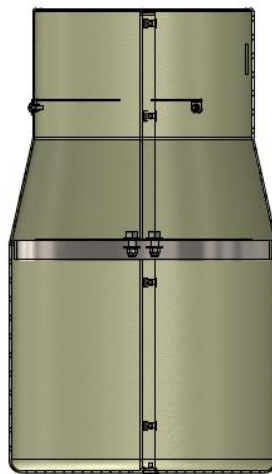

Cable Concealment Shroud, Wide Diameter Pole

SC-BKT-WSACX-XX

Shroud for CX series cylinder antennas

- Used with CX series cylinder antennas
- Used with Wide Diameter Pole Mount SC-BKT-WSACX-(color)
- Approximate weight: 43.95 lb
- Available in 4 colors. Ordering information on page 2 of this document.

SECTION A-A

CX06OMI236-1C antenna
(shown) sold separately

Cable Concealment Shroud, Wide Diameter Pole

SC-BKT-WSACX-XX

SECTION B-B

DETAIL C
SCALE 2 : 3

CUSTOMER ASSEMBLY GUIDE

NOTES: