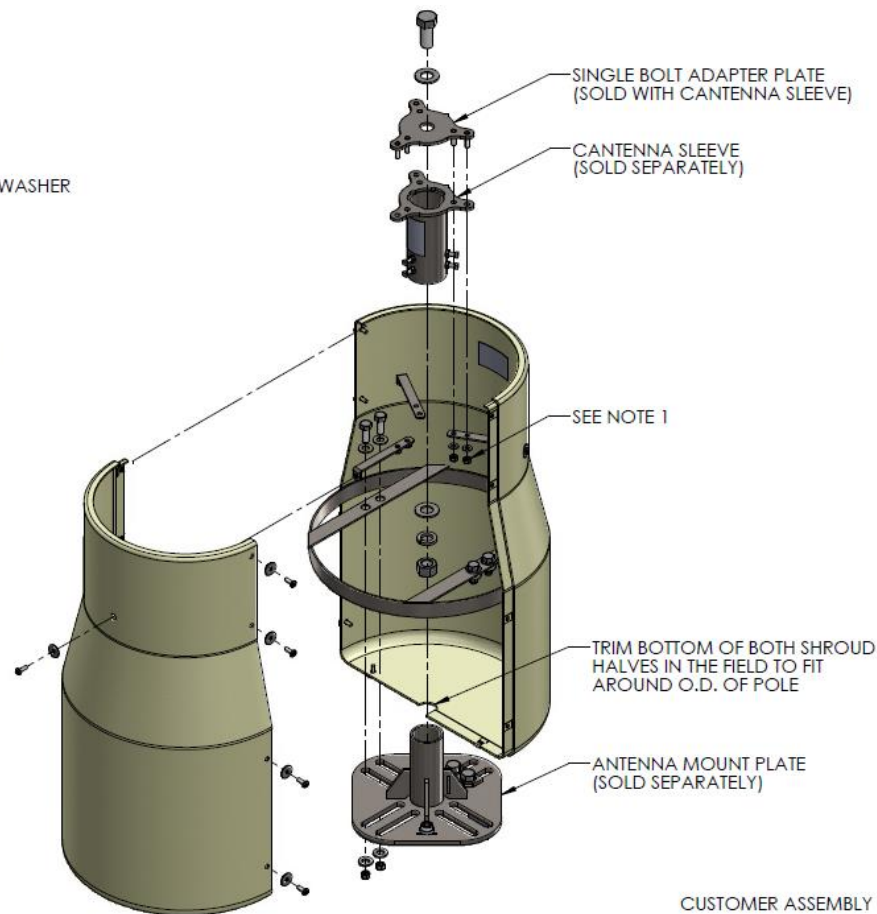

Cable Concealment Shroud, Wide Diameter Pole

SC-BKT-WSACX-XX

Shroud for CX series cylinder antennas

- Used with CX series cylinder antennas
- Used with Wide Diameter Pole Mount SC-BKT-WSACX-(color)
- Approximate weight: 43.95 lb
- Available in 4 colors. Ordering information on page 2 of this document.

SECTION A-A

CX06OMI236-1C antenna
(shown) sold separately

Cable Concealment Shroud, Wide Diameter Pole

SC-BKT-WSACX-XX

SECTION B-B

DETAIL C
SCALE 2 : 3

CUSTOMER ASSEMBLY GUIDE

NOTES:

1. STAINLESS STEEL HARDWARE TO HAVE ANTISEIZE LUBRICANT APPLIED BEFORE ASSEMBLY.

Ordering information	
Cable concealment shroud BROWN	SC-BKT-WSACX-BR
Cable concealment shroud GRAY	SC-BKT-WSACX-GR
Cable concealment shroud BLACK	SC-BKT-WSACX-BL
Cable concealment shroud BLACK	SC-BKT-WSACX-SL