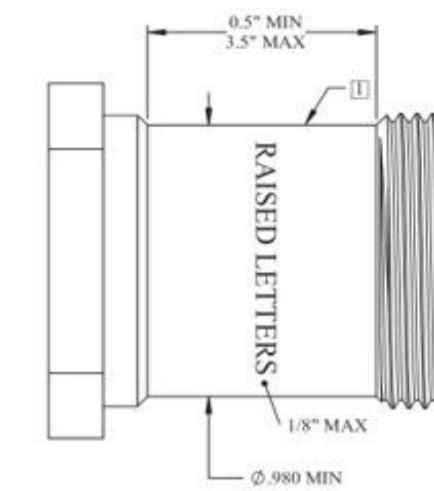

WPS-DF COMPATIBLE PORT SPECIFICATION