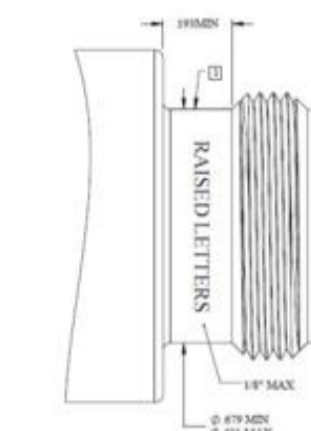

WPS-DF COMPATIBLE PORT SPECIFICATION

WPS-NF COMPATIBLE PORT SPECIFICATION

WPS-MDF COMPATIBLE PORT SPECIFICATION

WPS-4F COMPATIBLE PORT SPECIFICATION

Interface Key: DM - DIN Male	MDM - 4.1-9.5 Male
DF - DIN Female	MRA - 4.1-9.5 Right Angle
DRA - DIN Right Angle	MDF - 4.1-9.5 Female
NM - N Male	4MT - 4.3-10 Male Torque
NF - N Female	4F - 4.3-10 Female
NRA - N Right Angle	4RT - 4.3-10 Right Angle