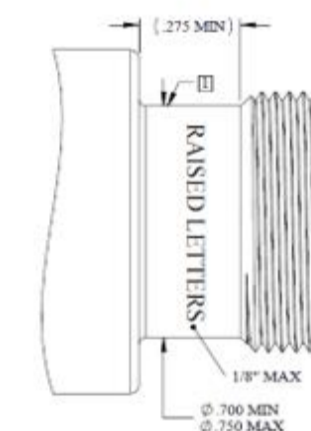

WPS-MDF COMPATIBLE PORT SPECIFICATION