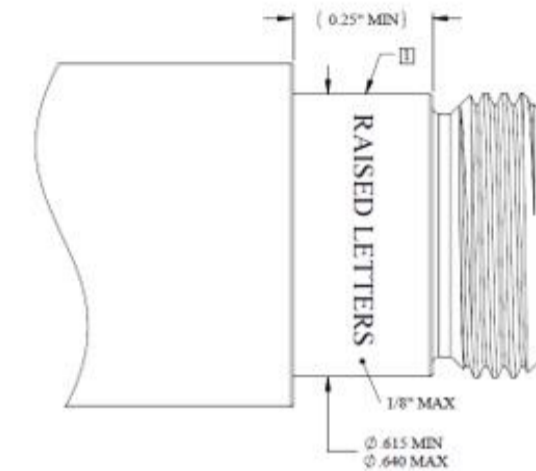

WPS-NF COMPATIBLE PORT SPECIFICATION