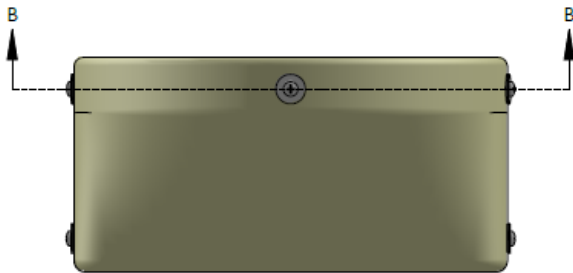

Cable Concealment Shroud, Side Arm Mount

SC-BKT-SKT-XX

Shroud for cylinder antennas
<ul style="list-style-type: none"> • Used with CYL cylinder antennas • Used with Side Arm Mount SC-BKT-SA-(color) • Approximate weight: 2.48 lb • Available in 4 colors. Ordering information on page 2 of this document.

CYL-X7CAP-2-B antenna
(shown) sold separately

Cable Concealment Shroud, Side Arm Mount

SC-BKT-SKT-XX

SECTION B-B

NOTES:

1. STAINLESS STEEL HARDWARE SHALL HAVE ANTISEIZE LUBRICANT APPLIED BEFORE ASSEMBLY.

Ordering information	
Cable concealment shroud BROWN	SC-BKT-SKT-BR
Cable concealment shroud GRAY	SC-BKT-SKT-GR
Cable concealment shroud BLACK	SC-BKT-SKT-BL
Cable concealment shroud BLACK	SC-BKT-SKT-SL