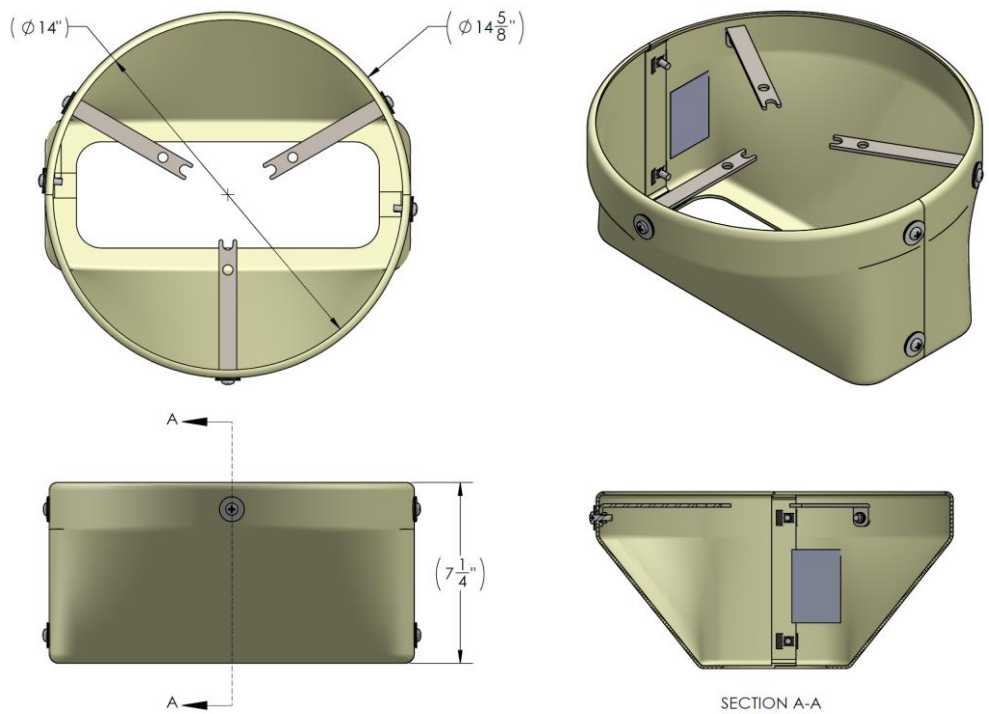

Cable Concealment Shroud, Side Arm Mount

SC-BKT-SKT-XX

Shroud for cylinder antennas
<ul style="list-style-type: none"> • Used with CYL cylinder antennas • Used with Side Arm Mount SC-BKT-SA-(color) • Approximate weight: 2.48 lb • Available in 4 colors. Ordering information on page 2 of this document.

CYL-X7CAP-2-B antenna
(shown) sold separately

Cable Concealment Shroud, Side Arm Mount

SC-BKT-SKT-XX

SECTION B-B

NOTES:

1. STAINLESS STEEL HARDWARE SHALL HAVE ANTISEIZE LUBRICANT APPLIED BEFORE ASSEMBLY.

Ordering information	
Cable concealment shroud BROWN	SC-BKT-SKT-BR
Cable concealment shroud GRAY	SC-BKT-SKT-GR
Cable concealment shroud BLACK	SC-BKT-SKT-BL
Cable concealment shroud BLACK	SC-BKT-SKT-SL