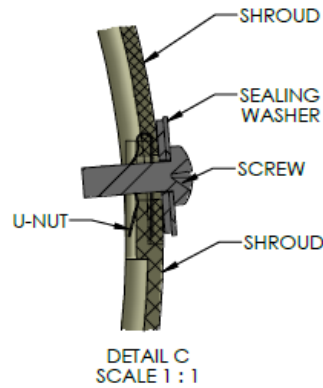

Cable Concealment Shroud, Side Arm Mount

SC-BKT-SKT-XX

Shroud for cylinder antennas
<ul style="list-style-type: none"> • Used with CYL cylinder antennas • Used with Side Arm Mount SC-BKT-SA-(color) • Approximate weight: 2.48 lb • Available in 4 colors. Ordering information on page 2 of this document.

CYL-X7CAP-2-B antenna
(shown) sold separately

Cable Concealment Shroud, Side Arm Mount

SC-BKT-SKT-XX

SECTION B-B

NOTES:

1. STAINLESS STEEL HARDWARE SHALL HAVE ANTISEIZE LUBRICANT APPLIED BEFORE ASSEMBLY.

Ordering information	
Cable concealment shroud BROWN	SC-BKT-SKT-BR
Cable concealment shroud GRAY	SC-BKT-SKT-GR
Cable concealment shroud BLACK	SC-BKT-SKT-BL
Cable concealment shroud BLACK	SC-BKT-SKT-SL