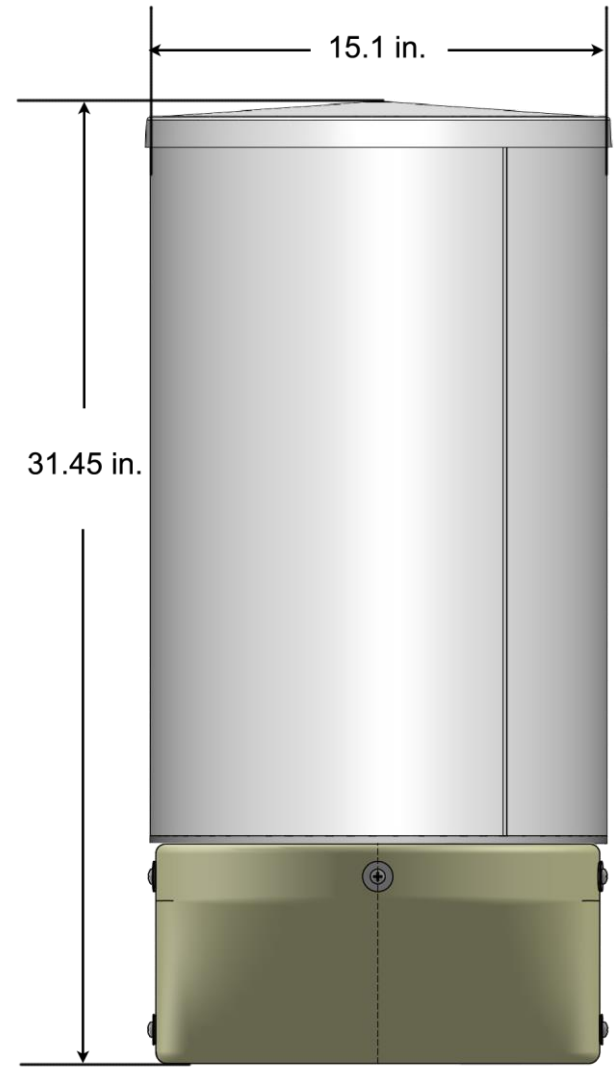

Cable Concealment Shroud, Side Arm Mount

SC-BKT-SKT-XX

Shroud for cylinder antennas
<ul style="list-style-type: none"> • Used with CYL cylinder antennas • Used with Side Arm Mount SC-BKT-SA-(color) • Approximate weight: 2.48 lb • Available in 4 colors. Ordering information on page 2 of this document.

CYL-X7CAP-2-B antenna
(shown) sold separately

Cable Concealment Shroud, Side Arm Mount

SC-BKT-SKT-XX

SECTION B-B

NOTES:

1. STAINLESS STEEL HARDWARE SHALL HAVE ANTISEIZE LUBRICANT APPLIED BEFORE ASSEMBLY.

Ordering information	
Cable concealment shroud BROWN	SC-BKT-SKT-BR
Cable concealment shroud GRAY	SC-BKT-SKT-GR
Cable concealment shroud BLACK	SC-BKT-SKT-BL
Cable concealment shroud BLACK	SC-BKT-SKT-SL