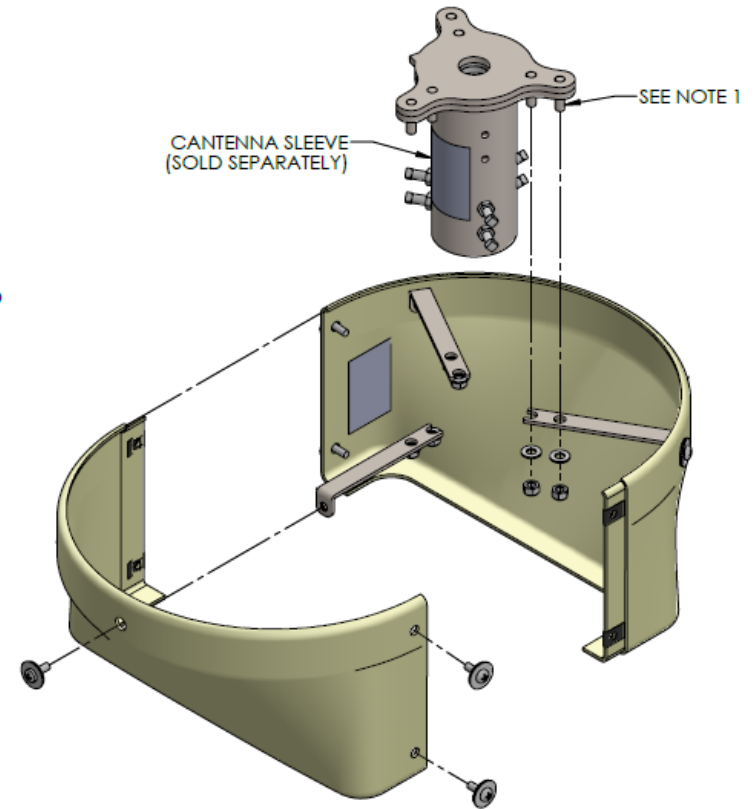

Cable Concealment Shroud, Side Arm Mount

SC-BKT-SKT-XX

Shroud for cylinder antennas
<ul style="list-style-type: none"> • Used with CYL cylinder antennas • Used with Side Arm Mount SC-BKT-SA-(color) • Approximate weight: 2.48 lb • Available in 4 colors. Ordering information on page 2 of this document.

CYL-X7CAP-2-B antenna
(shown) sold separately

Cable Concealment Shroud, Side Arm Mount

SC-BKT-SKT-XX

SECTION B-B

NOTES:

1. STAINLESS STEEL HARDWARE SHALL HAVE ANTISEIZE LUBRICANT APPLIED BEFORE ASSEMBLY.

Ordering information	
Cable concealment shroud BROWN	SC-BKT-SKT-BR
Cable concealment shroud GRAY	SC-BKT-SKT-GR
Cable concealment shroud BLACK	SC-BKT-SKT-BL
Cable concealment shroud BLACK	SC-BKT-SKT-SL