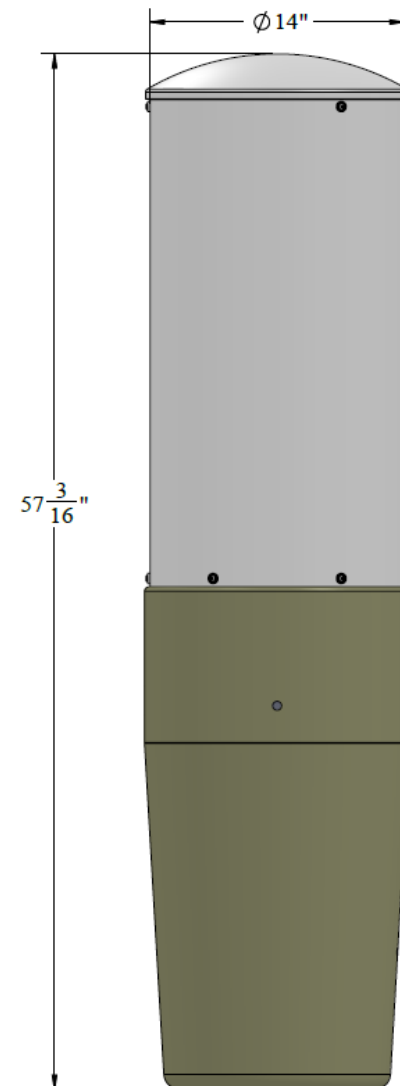

Cable Concealment Shroud, Steel Pole

SC-BKT-SHRCX-XX

Shroud for CX series cylinder antennas

- Used with CX series cylinder antennas
- Used with Steel Pole Mount SC-BKT-SHRCX-(color)
- Approximate weight: 7.12 lb
- Available in 4 colors. Ordering information on page 2 of this document.

SECTION A-A

CX06OMI236-1C antenna
(shown) sold separately

Cable Concealment Shroud, Steel Pole

SC-BKT-SHRCX-XX

SECTION B-B

DETAIL C
SCALE 1 : 1

CUSTOMER ASSEMBLY GUIDE

NOTES: