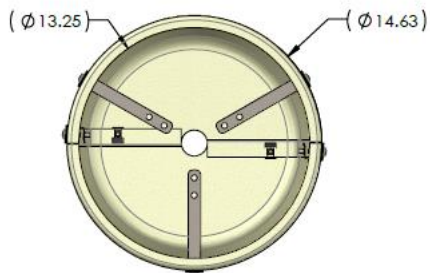

Cable Concealment Shroud, Steel Pole

SC-BKT-SHRCX-XX

Shroud for CX series cylinder antennas

- Used with CX series cylinder antennas
- Used with Steel Pole Mount SC-BKT-SHRCX-(color)
- Approximate weight: 7.12 lb
- Available in 4 colors. Ordering information on page 2 of this document.

SECTION A-A

CX06OMI236-1C antenna
(shown) sold separately

Cable Concealment Shroud, Steel Pole

SC-BKT-SHRCX-XX

SECTION B-B

DETAIL C
SCALE 1 : 1

CUSTOMER ASSEMBLY GUIDE

NOTES: