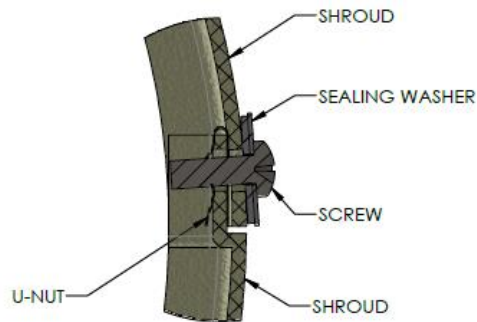

Cable Concealment Shroud, Steel Pole

SC-BKT-SHRCX-XX

Shroud for CX series cylinder antennas

- Used with CX series cylinder antennas
- Used with Steel Pole Mount SC-BKT-SHRCX-(color)
- Approximate weight: 7.12 lb
- Available in 4 colors. Ordering information on page 2 of this document.

SECTION A-A

CX06OMI236-1C antenna
(shown) sold separately

Cable Concealment Shroud, Steel Pole

SC-BKT-SHRCX-XX

SECTION B-B

DETAIL C
SCALE 1 : 1

CUSTOMER ASSEMBLY GUIDE

NOTES:

1. STAINLESS STEEL HARDWARE SHALL HAVE ANTISEIZE LUBRICANT APPLIED BEFORE ASSEMBLY.

Ordering information	
Cable concealment shroud BROWN	SC-BKT-SHRCX-BR
Cable concealment shroud GRAY	SC-BKT-SHRCX-GR
Cable concealment shroud BLACK	SC-BKT-SHRCX-BL
Cable concealment shroud BLACK	SC-BKT-SHRCX-SL