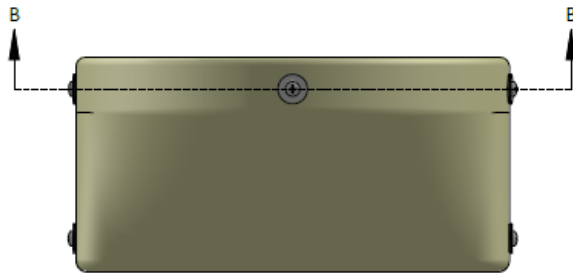

Cable Concealment Shroud, Side Arm Mount

SC-BKT-SKT-XX

DISCONTINUED

Shroud for cylinder antennas
<ul style="list-style-type: none"> • Used with CYL cylinder antennas • Used with Side Arm Mount SC-BKT-SA-(color) • Approximate weight: 2.48 lb • Available in 4 colors. Ordering information on page 2 of this document.

CYL-X7CAP-2-B antenna
(shown) sold separately

Cable Concealment Shroud, Side Arm Mount

SC-BKT-SKT-XX

DISCONTINUED

SECTION B-B

NOTES:

1. STAINLESS STEEL HARDWARE SHALL HAVE ANTISEIZE LUBRICANT APPLIED BEFORE ASSEMBLY.

Ordering information	
Cable concealment shroud BROWN	SC-BKT-SKT-BR
Cable concealment shroud GRAY	SC-BKT-SKT-GR
Cable concealment shroud BLACK	SC-BKT-SKT-BL
Cable concealment shroud SILVER	SC-BKT-SKT-SL