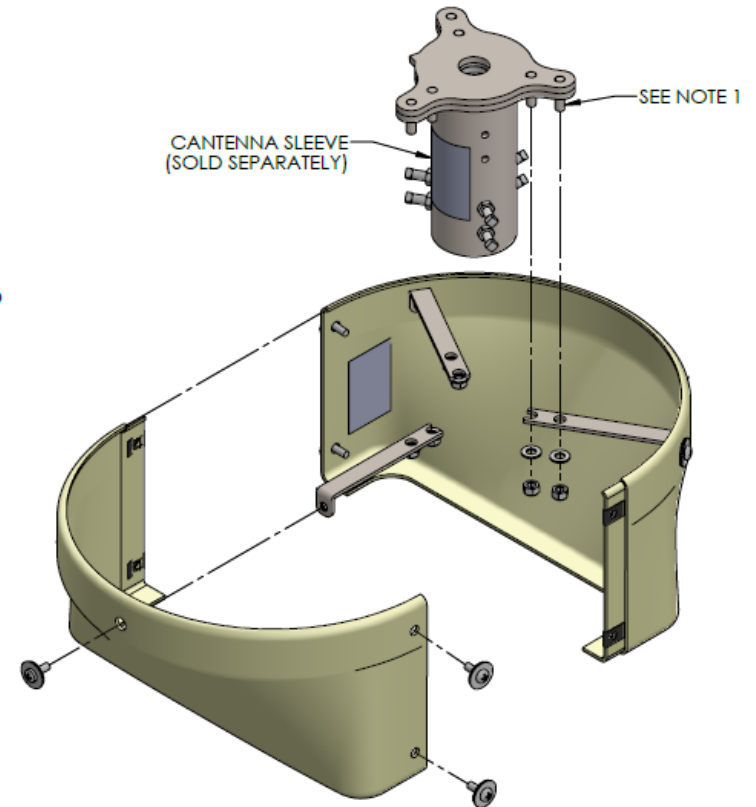

Cable Concealment Shroud, Side Arm Mount

SC-BKT-SKT-XX

DISCONTINUED

Shroud for cylinder antennas
<ul style="list-style-type: none"> • Used with CYL cylinder antennas • Used with Side Arm Mount SC-BKT-SA-(color) • Approximate weight: 2.48 lb • Available in 4 colors. Ordering information on page 2 of this document.

CYL-X7CAP-2-B antenna
(shown) sold separately

Cable Concealment Shroud, Side Arm Mount

SC-BKT-SKT-XX

DISCONTINUED

SECTION B-B

NOTES:

1. STAINLESS STEEL HARDWARE SHALL HAVE ANTISEIZE LUBRICANT APPLIED BEFORE ASSEMBLY.

Ordering information	
Cable concealment shroud BROWN	SC-BKT-SKT-BR
Cable concealment shroud GRAY	SC-BKT-SKT-GR
Cable concealment shroud BLACK	SC-BKT-SKT-BL
Cable concealment shroud SILVER	SC-BKT-SKT-SL