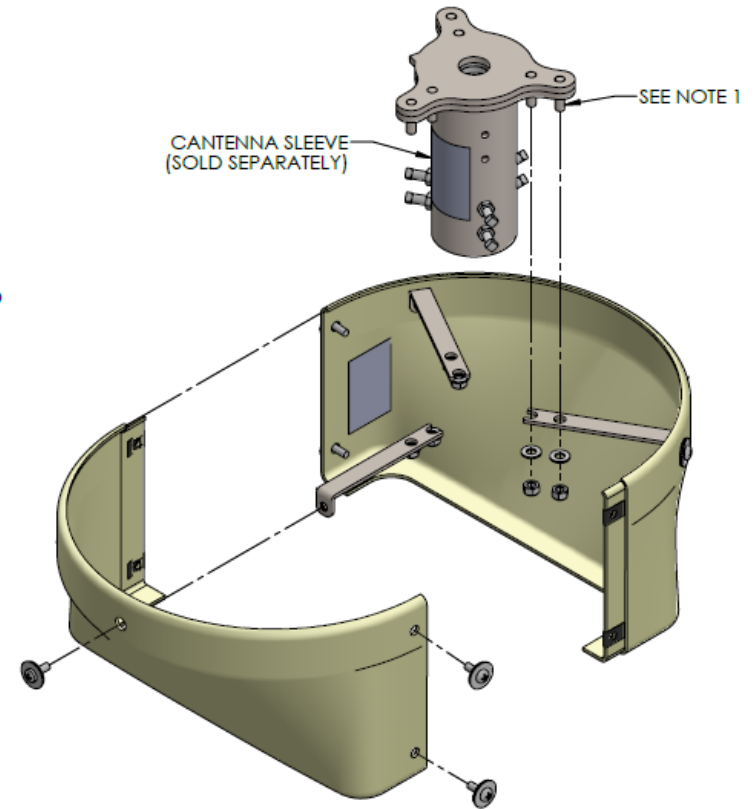

NOTES:

1. STAINLESS STEEL HARDWARE SHALL HAVE ANTISEIZE LUBRICANT APPLIED BEFORE ASSEMBLY.

Ordering information	
Cable concealment shroud BROWN	SC-BKT-SKT-BR
Cable concealment shroud GRAY	SC-BKT-SKT-GR
Cable concealment shroud BLACK	SC-BKT-SKT-BL
Cable concealment shroud SILVER	SC-BKT-SKT-SL