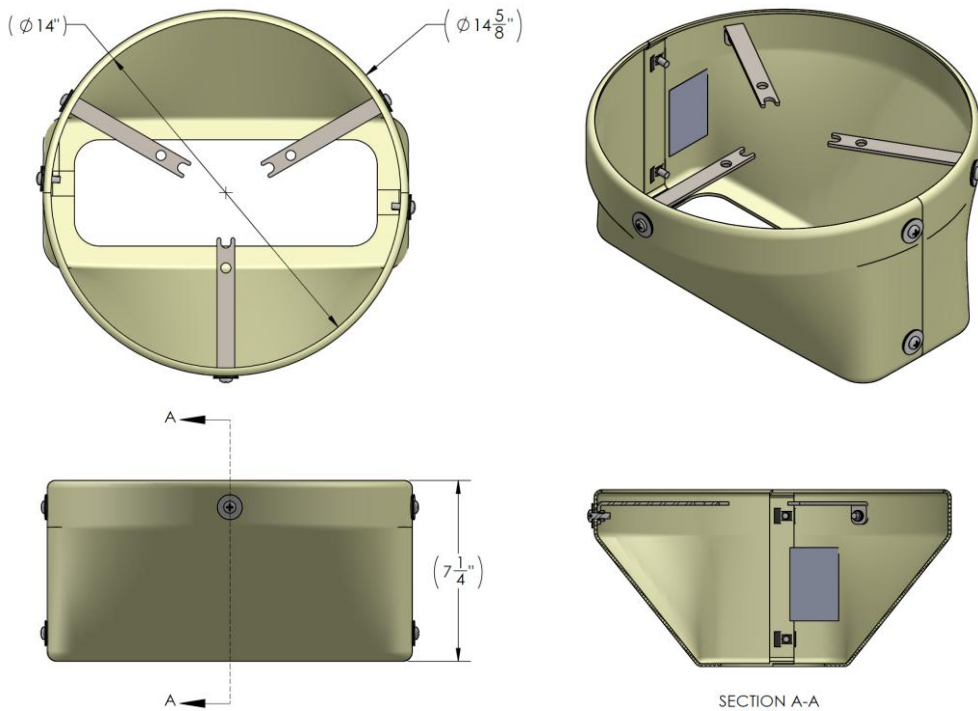

Cable Concealment Shroud, Side Arm Mount

SC-BKT-SKT-XX

DISCONTINUED

Shroud for cylinder antennas
<ul style="list-style-type: none"> • Used with CYL cylinder antennas • Used with Side Arm Mount SC-BKT-SA-(color) • Approximate weight: 2.48 lb • Available in 4 colors. Ordering information on page 2 of this document.

CYL-X7CAP-2-B antenna
(shown) sold separately

Cable Concealment Shroud, Side Arm Mount

SC-BKT-SKT-XX

DISCONTINUED

SECTION B-B

NOTES:

1. STAINLESS STEEL HARDWARE SHALL HAVE ANTISEIZE LUBRICANT APPLIED BEFORE ASSEMBLY.