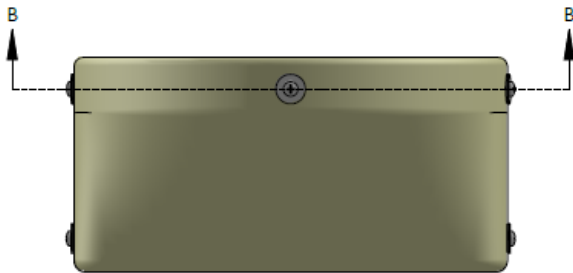

NOTES:

1. STAINLESS STEEL HARDWARE SHALL HAVE ANTISEIZE LUBRICANT APPLIED BEFORE ASSEMBLY.

Ordering information	
Cable concealment shroud BROWN	SC-BKT-SKT-BR
Cable concealment shroud GRAY	SC-BKT-SKT-GR
Cable concealment shroud BLACK	SC-BKT-SKT-BL
Cable concealment shroud SILVER	SC-BKT-SKT-SL