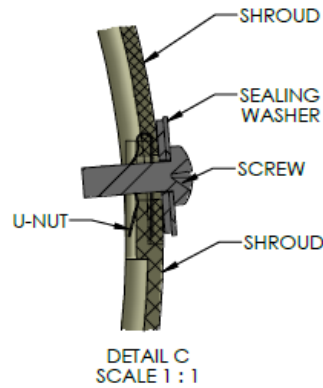

# Cable Concealment Shroud, Side Arm Mount

SC-BKT-SKT-XX

## Shroud for cylinder antennas

- Used with CYL cylinder antennas
- Used with Side Arm Mount SC-BKT-SA-(color)
- Approximate weight: 2.48 lb
- Available in 4 colors. Ordering information on page 2 of this document.

CYL-X7CAP-2-B antenna  
(shown) sold separately

# Cable Concealment Shroud, Side Arm Mount

SC-BKT-SKT-XX

SECTION B-B

NOTES:

1. STAINLESS STEEL HARDWARE SHALL HAVE ANTISEIZE LUBRICANT APPLIED BEFORE ASSEMBLY.

Ordering information	
Cable concealment shroud BROWN	SC-BKT-SKT-BR
Cable concealment shroud GRAY	SC-BKT-SKT-GR
Cable concealment shroud BLACK	SC-BKT-SKT-BL
Cable concealment shroud SILVER	SC-BKT-SKT-SL