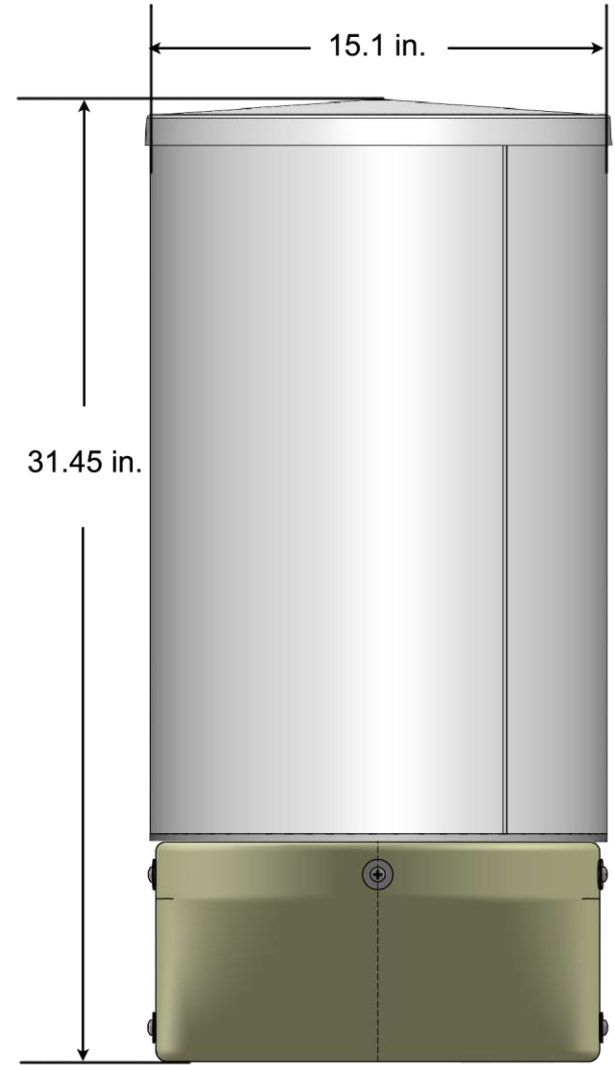

Cable Concealment Shroud, Side Arm Mount

SC-BKT-SKT-XX

DISCONTINUED

Shroud for cylinder antennas
<ul style="list-style-type: none"> • Used with CYL cylinder antennas • Used with Side Arm Mount SC-BKT-SA-(color) • Approximate weight: 2.48 lb • Available in 4 colors. Ordering information on page 2 of this document.

CYL-X7CAP-2-B antenna
(shown) sold separately

Cable Concealment Shroud, Side Arm Mount

SC-BKT-SKT-XX

DISCONTINUED

SECTION B-B

NOTES:

1. STAINLESS STEEL HARDWARE SHALL HAVE ANTISEIZE LUBRICANT APPLIED BEFORE ASSEMBLY.