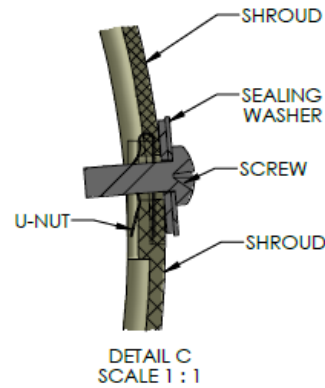

Cable Concealment Shroud, Side Arm Mount

SC-BKT-SKT-XX

DISCONTINUED

Shroud for cylinder antennas
<ul style="list-style-type: none"> • Used with CYL cylinder antennas • Used with Side Arm Mount SC-BKT-SA-(color) • Approximate weight: 2.48 lb • Available in 4 colors. Ordering information on page 2 of this document.

CYL-X7CAP-2-B antenna
(shown) sold separately

Cable Concealment Shroud, Side Arm Mount

SC-BKT-SKT-XX

DISCONTINUED

SECTION B-B

NOTES:

1. STAINLESS STEEL HARDWARE SHALL HAVE ANTISEIZE LUBRICANT APPLIED BEFORE ASSEMBLY.

Ordering information	
Cable concealment shroud BROWN	SC-BKT-SKT-BR
Cable concealment shroud GRAY	SC-BKT-SKT-GR
Cable concealment shroud BLACK	SC-BKT-SKT-BL
Cable concealment shroud SILVER	SC-BKT-SKT-SL