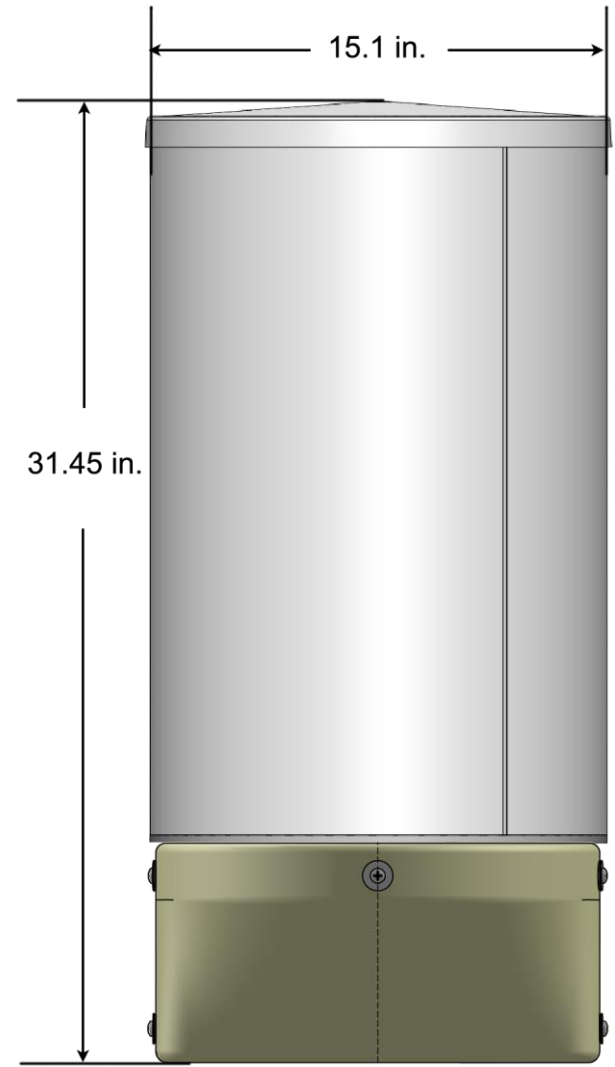

# Cable Concealment Shroud, Side Arm Mount

SC-BKT-SKT-XX

## Shroud for cylinder antennas

- Used with CYL cylinder antennas
- Used with Side Arm Mount SC-BKT-SA-(color)
- Approximate weight: 2.48 lb
- Available in 4 colors. Ordering information on page 2 of this document.

CYL-X7CAP-2-B antenna  
(shown) sold separately