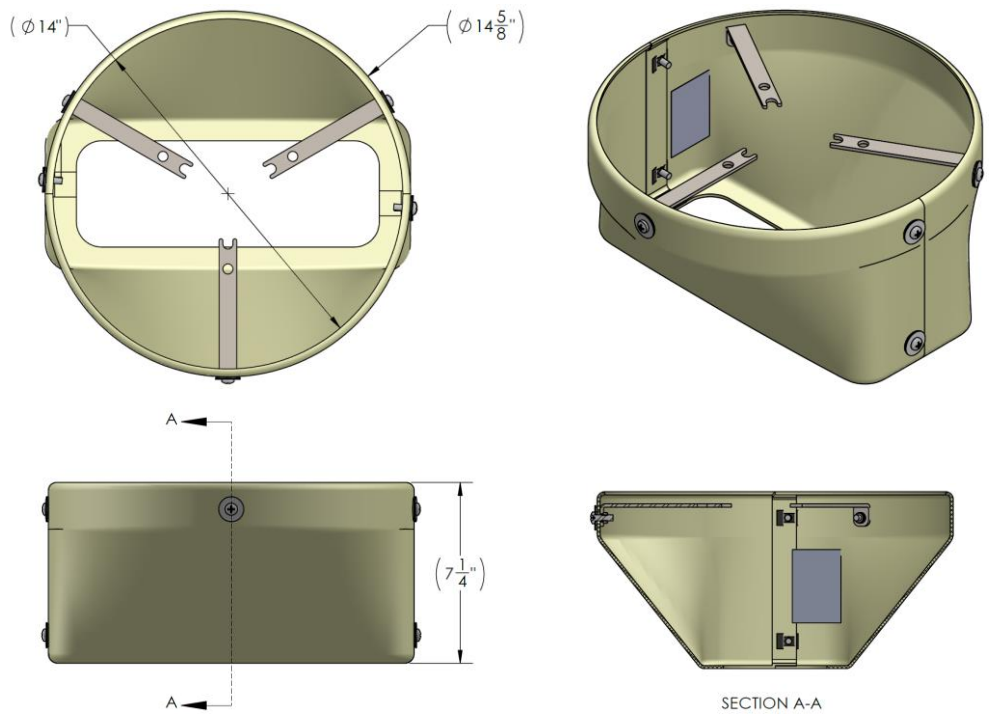

# Cable Concealment Shroud, Side Arm Mount

SC-BKT-SKT-XX

## Shroud for cylinder antennas

- Used with CYL cylinder antennas
- Used with Side Arm Mount SC-BKT-SA-(color)
- Approximate weight: 2.48 lb
- Available in 4 colors. Ordering information on page 2 of this document.

CYL-X7CAP-2-B antenna  
(shown) sold separately