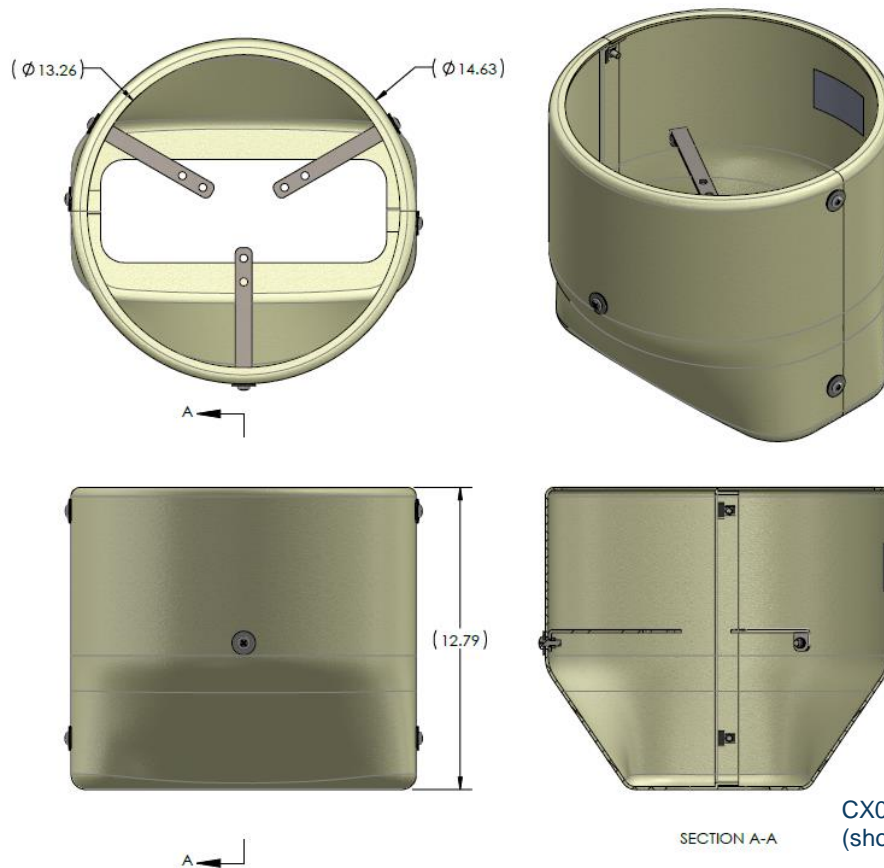

Cable Concealment Shroud, Side Arm Mount

SC-BKT-SKTCX-XX

Shroud for CX series cylinder antennas

- Used with CX series cylinder antennas
- Used with Side Arm Mount SC-BKT-SA-(color)
- Approximate weight: 3.75 lb
- Available in 4 colors. Ordering information on page 2 of this document.

CX06OMI236-1C antenna
(shown) sold separately

Cable Concealment Shroud, Side Arm Mount

SC-BKT-SKTCX-XX

SECTION B-B

DETAIL C
SCALE 1 : 1

SCALE 1 : 6

CUSTOMER ASSEMBLY GUIDE

NOTES: