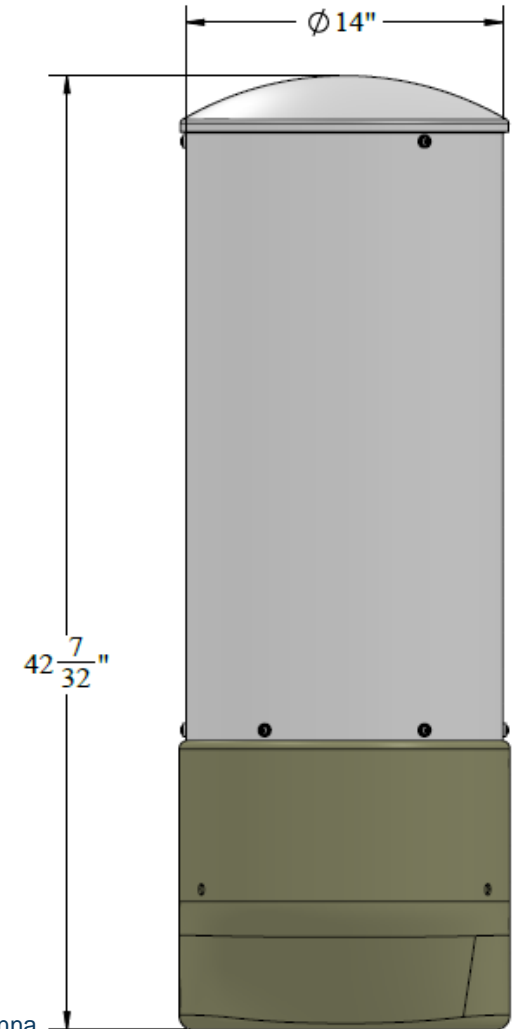

Cable Concealment Shroud, Side Arm Mount

SC-BKT-SKTCX-XX

Shroud for CX series cylinder antennas

- Used with CX series cylinder antennas
- Used with Side Arm Mount SC-BKT-SA-(color)
- Approximate weight: 3.75 lb
- Available in 4 colors. Ordering information on page 2 of this document.

CX06OMI236-1C antenna
(shown) sold separately

Cable Concealment Shroud, Side Arm Mount

SC-BKT-SKTCX-XX

SECTION B-B

DETAIL C
SCALE 1 : 1

SCALE 1 : 6

CUSTOMER ASSEMBLY GUIDE

NOTES: