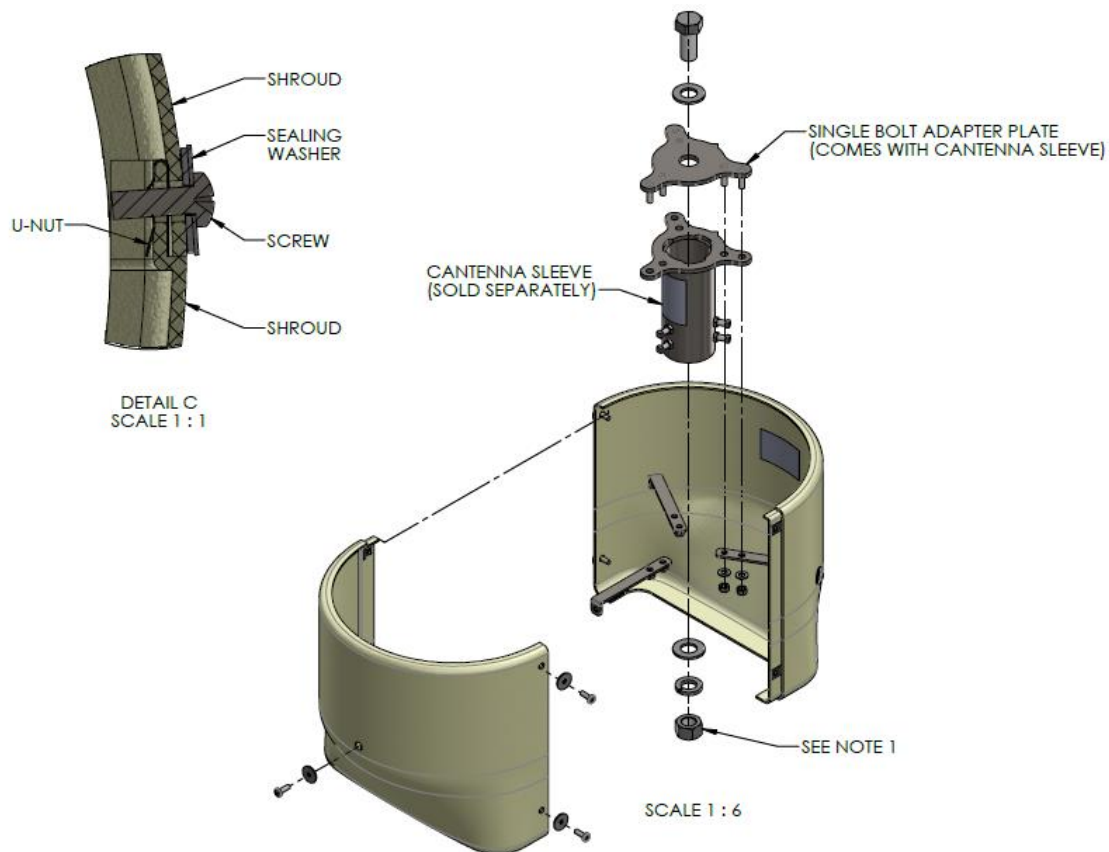

Cable Concealment Shroud, Side Arm Mount

SC-BKT-SKTCX-XX

Shroud for CX series cylinder antennas

- Used with CX series cylinder antennas
- Used with Side Arm Mount SC-BKT-SA-(color)
- Approximate weight: 3.75 lb
- Available in 4 colors. Ordering information on page 2 of this document.

CX06OMI236-1C antenna
(shown) sold separately

Cable Concealment Shroud, Side Arm Mount

SC-BKT-SKTCX-XX

SECTION B-B

DETAIL C
SCALE 1 : 1

SCALE 1 : 6

CUSTOMER ASSEMBLY GUIDE

NOTES: