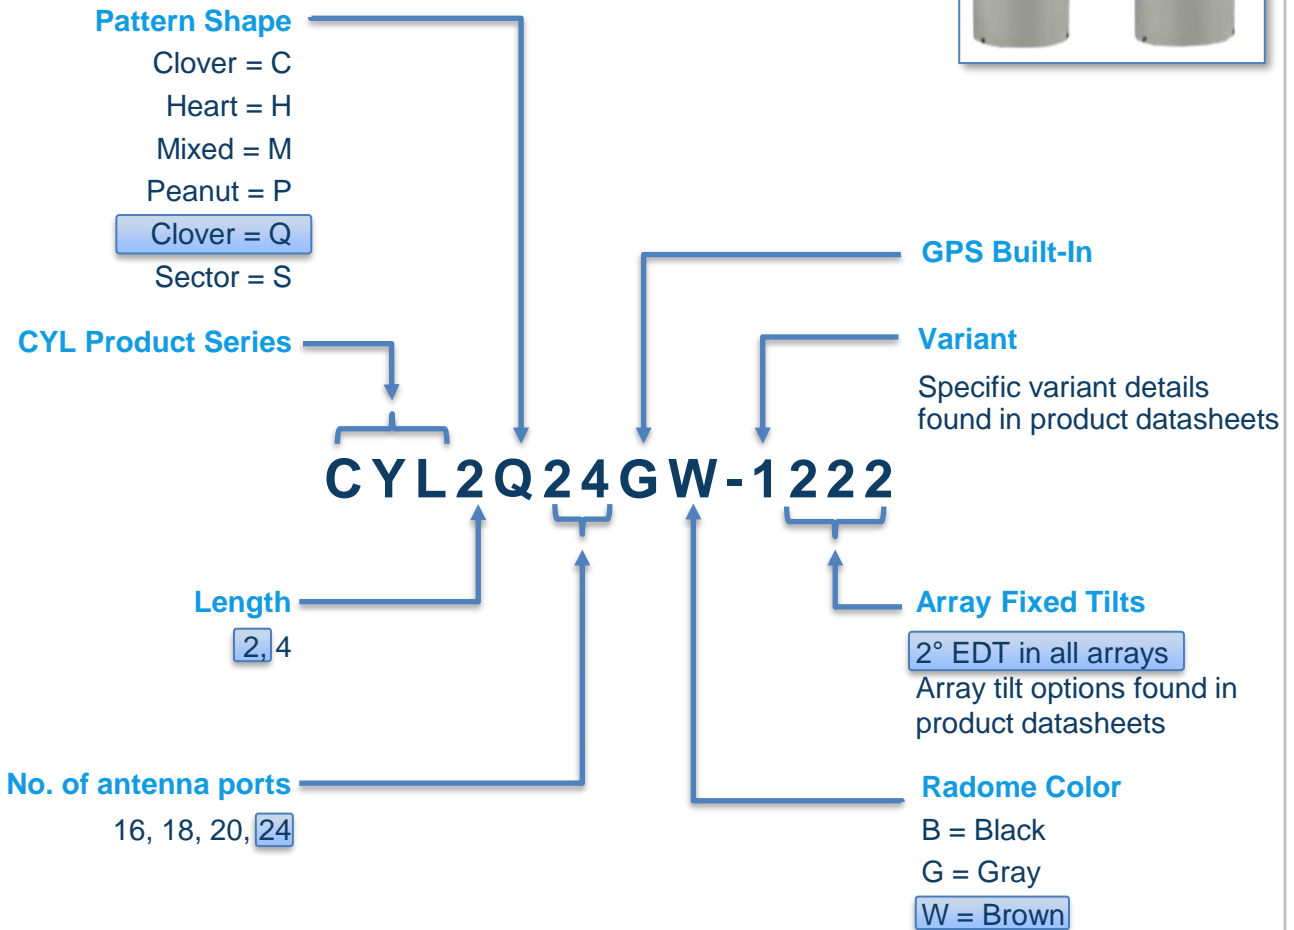

Macro Antennas

Macro Panel Fields

Example: *MX06FIT865-02E*

8' 65° 6 Port Enhanced Form-In-Tighter Cross-Pol Macro

Canisters

Canister Antenna Fields

Example: CX20OMI236-1C66

2' Clover 20 Port with 6° Fixed Tilt in both Mid Band Arrays

3PO Cylinders

3PO Cylinder Antenna Fields

Example: *CYL2Q24GW-1222*

2' Clover 24 Port GPS Gray with 2° Fixed Tilt
(both Mid Band Arrays)

Outdoor DAS Antennas

Outdoor DAS Antenna Fields

Example: *DX20FRO265-04*

2' 65° 20 Port Fast-Roll-Off Cross-Pol Outdoor DAS Antenna

Indoor Antennas

Indoor Antenna Fields

Example: IV02OMI136-U4

1' 360° 2 Port Omni Vertically Polarized

Ultra Thin Indoor Antenna

Stadium Antennas

Stadium Antenna Fields

Example: SX04FRO230-01

2' 30° 4 Port Fast-Roll-Off Cross-Pol Stadium Panel