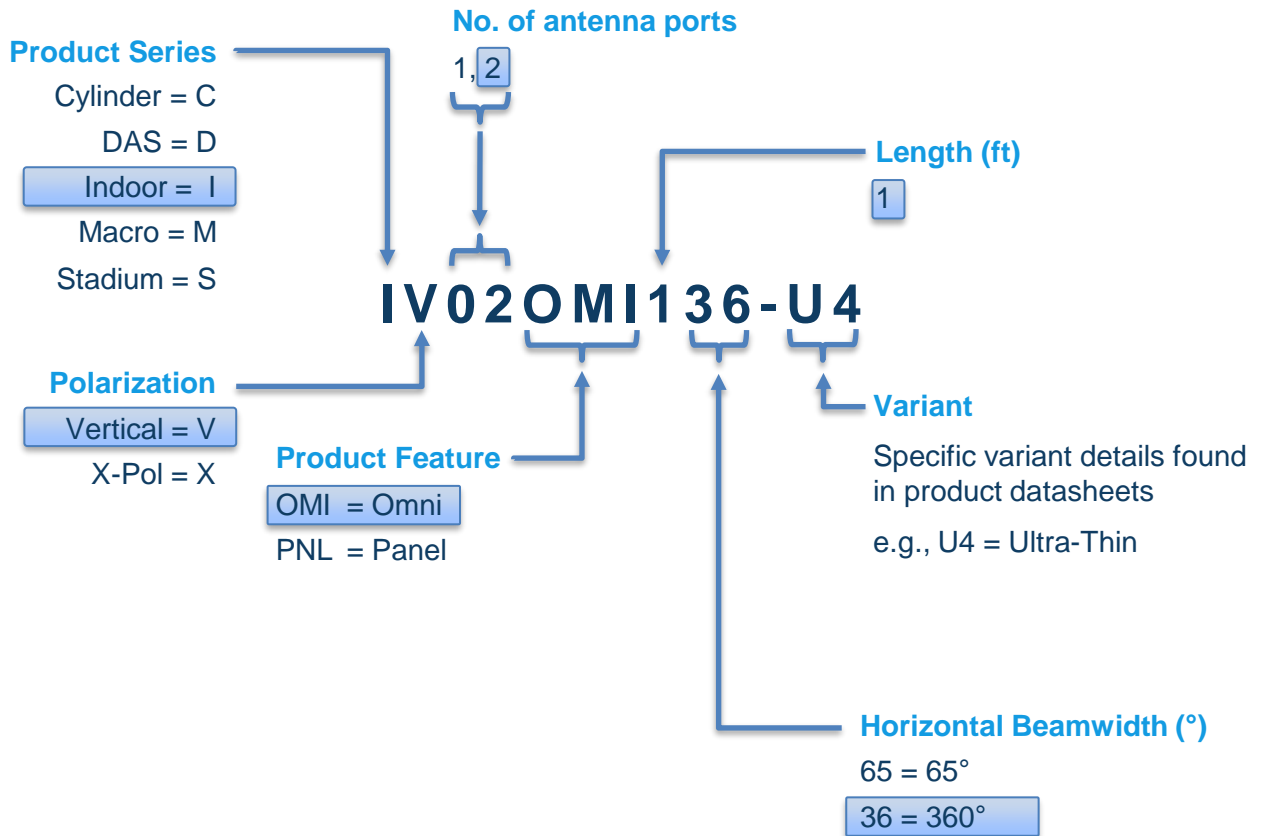

2' 65° 20 Port Fast-Roll-Off Cross-Pol Outdoor DAS Antenna

Indoor Antennas

Indoor Antenna Fields

Example: IV02OMI136-U4

1' 360° 2 Port Omni Vertically Polarized

Ultra Thin Indoor Antenna

Stadium Antennas

Stadium Antenna Fields

Example: SX04FRO230-01

2' 30° 4 Port Fast-Roll-Off Cross-Pol Stadium Panel