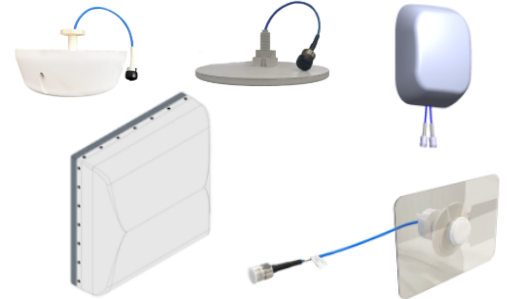

3PO Cylinders

3PO Cylinder Antenna Fields

Example: *CYL2Q24GW-1222*

2' Clover 24 Port GPS Gray with 2° Fixed Tilt
(both Mid Band Arrays)

Outdoor DAS Antennas

Outdoor DAS Antenna Fields

Example: *DX20FRO265-04*

2' 65° 20 Port Fast-Roll-Off Cross-Pol Outdoor DAS Antenna

Indoor Antennas

Indoor Antenna Fields

Example: IV02OMI136-U4

1' 360° 2 Port Omni Vertically Polarized

Ultra Thin Indoor Antenna

Stadium Antennas

Stadium Antenna Fields

Example: SX04FRO230-01

2' 30° 4 Port Fast-Roll-Off Cross-Pol Stadium Panel