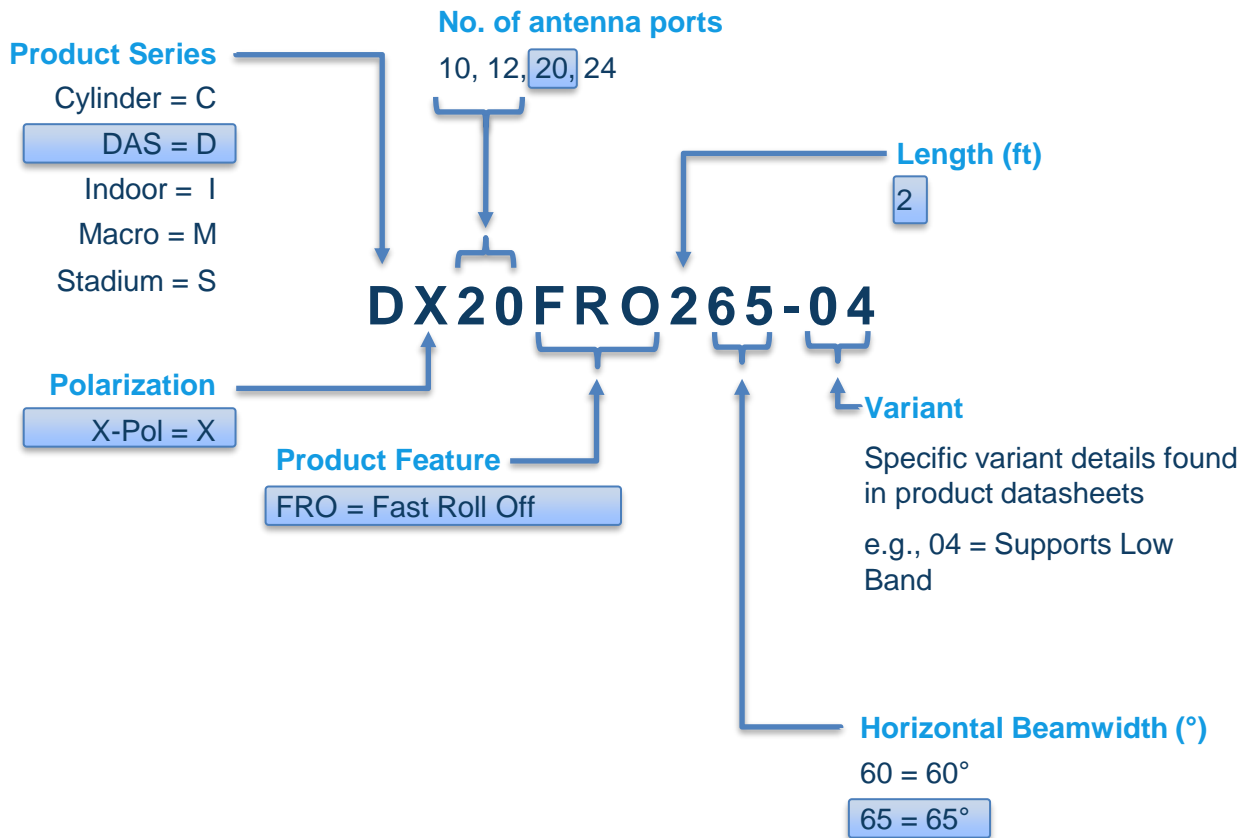

Macro Antennas

Macro Panel Fields

Example: *MX06FIT865-02E*

8' 65° 6 Port Enhanced Form-In-Tighter Cross-Pol Macro

Canisters

Canister Antenna Fields

Example: CX20OMI236-1C66

2' Clover 20 Port with 6° Fixed Tilt in both Mid Band Arrays

3PO Cylinders

3PO Cylinder Antenna Fields

Example: *CYL2Q24GW-1222*

2' Clover 24 Port GPS Gray with 2° Fixed Tilt
(both Mid Band Arrays)

Outdoor DAS Antennas

Outdoor DAS Antenna Fields

Example: *DX20FRO265-04*

2' 65° 20 Port Fast-Roll-Off Cross-Pol Outdoor DAS Antenna

Indoor Antennas

Indoor Antenna Fields

Example: IV02OMI136-U4

1' 360° 2 Port Omni Vertically Polarized

Ultra Thin Indoor Antenna

Stadium Antennas

Stadium Antenna Fields

Example: SX04FRO230-01

2' 30° 4 Port Fast-Roll-Off Cross-Pol Stadium Panel