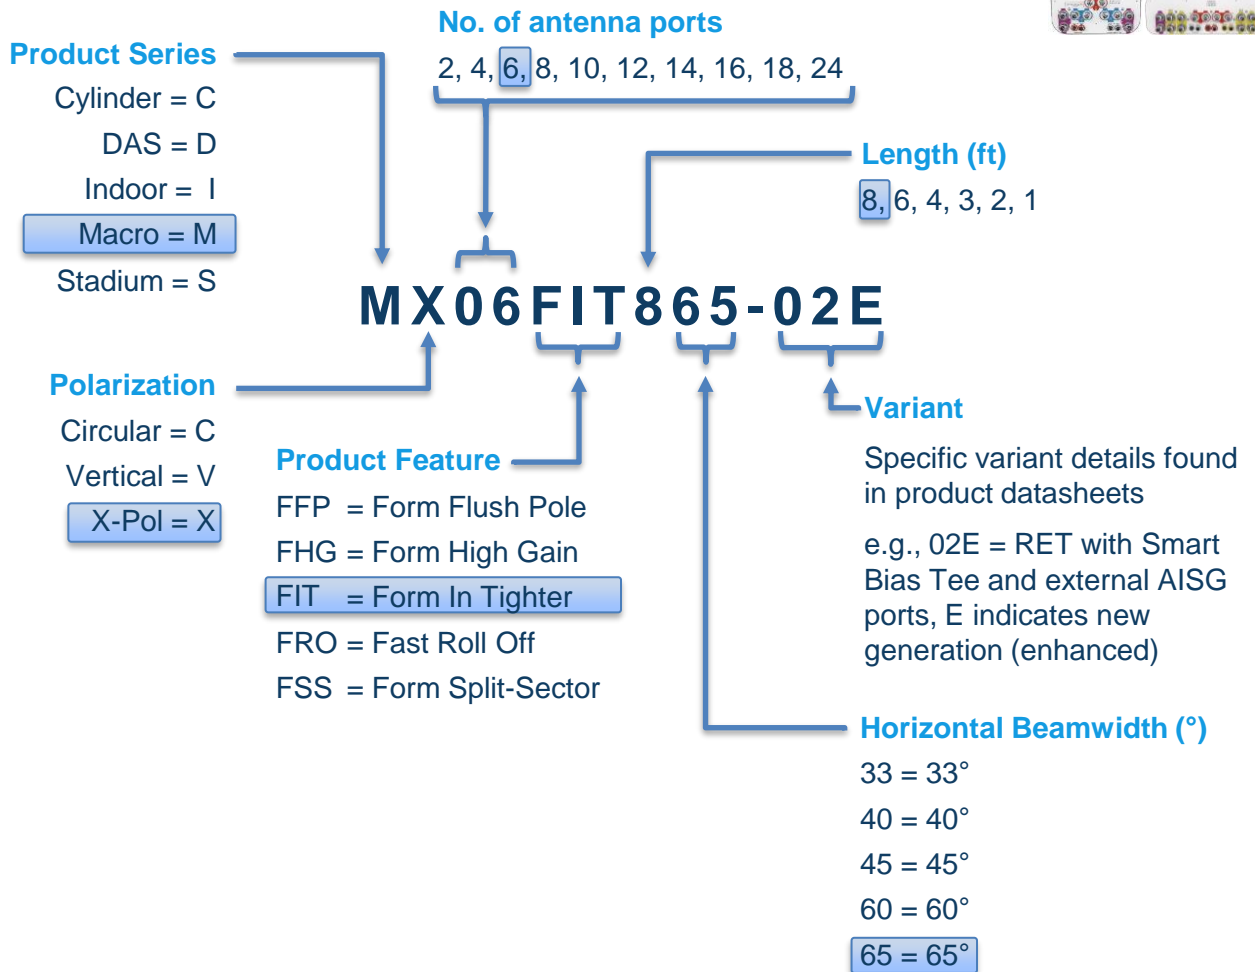

Macro Antennas

Macro Panel Fields

Example: *MX06FIT865-02E*

8' 65° 6 Port Enhanced Form-In-Tighter Cross-Pol Macro

Canisters

Canister Antenna Fields

Example: CX20OMI236-1C66

2' Clover 20 Port with 6° Fixed Tilt in both Mid Band Arrays

Example: SX04FRO230-01

2' 30° 4 Port Fast-Roll-Off Cross-Pol Stadium Panel