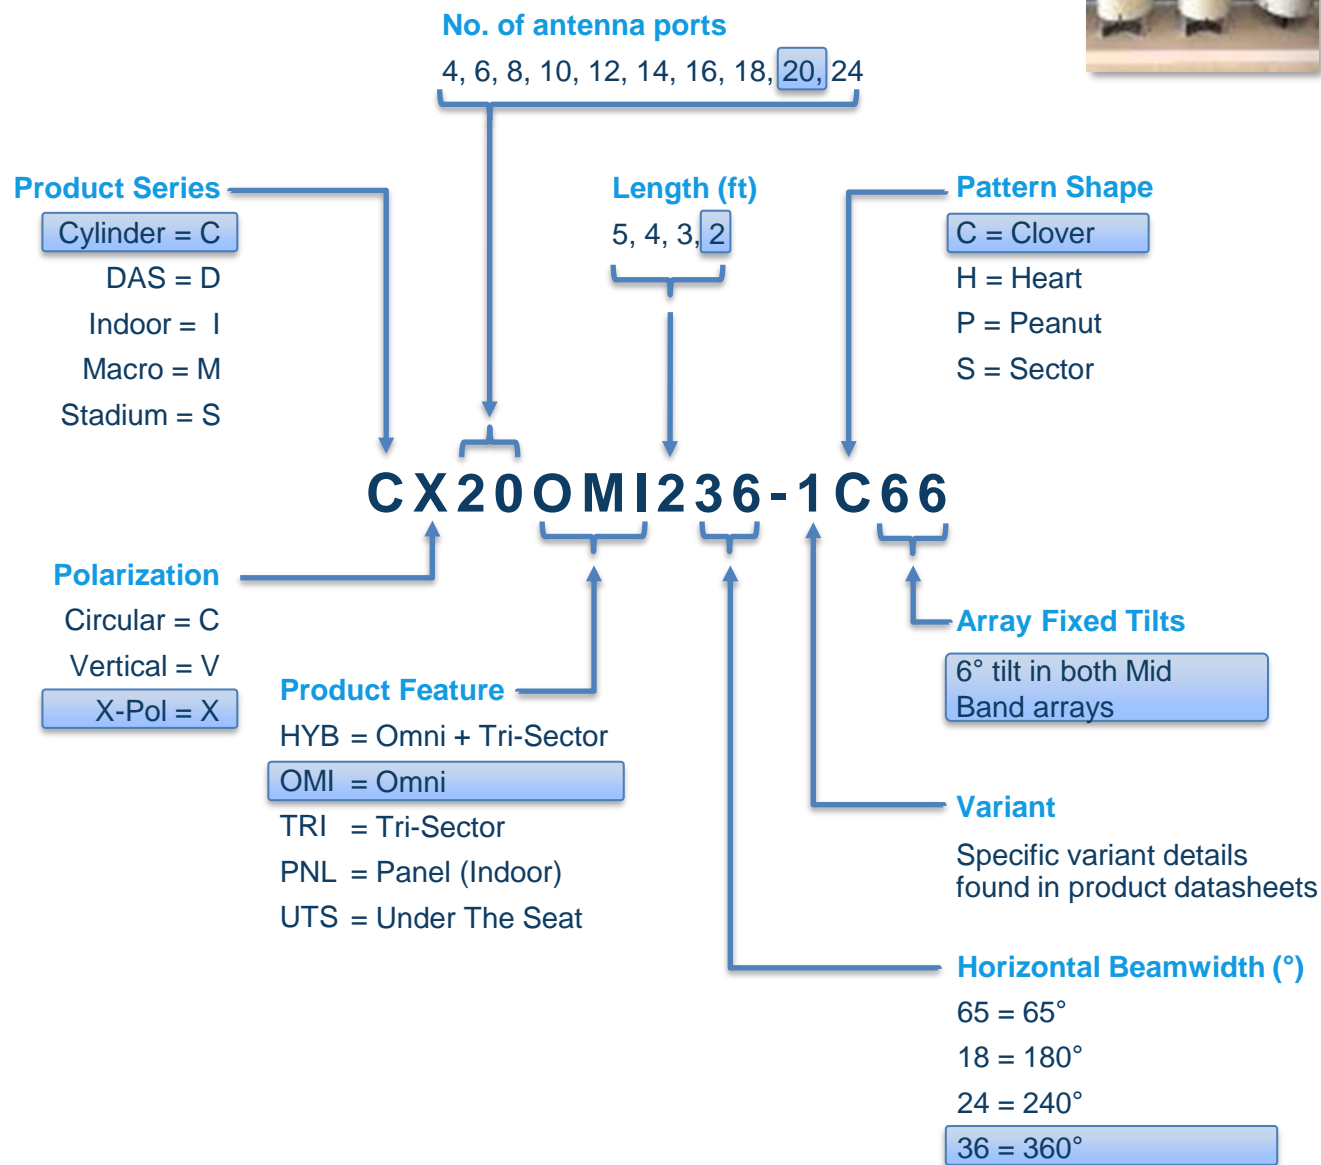

Macro Antennas

Macro Panel Fields

Example: *MX06FIT865-02E*

8' 65° 6 Port Enhanced Form-In-Tighter Cross-Pol Macro

Canisters

Canister Antenna Fields

Example: CX20OMI236-1C66

2' Clover 20 Port with 6° Fixed Tilt in both Mid Band Arrays

3PO Cylinders

3PO Cylinder Antenna Fields

Example: *CYL2Q24GW-1222*

2' Clover 24 Port GPS Gray with 2° Fixed Tilt
(both Mid Band Arrays)

Outdoor DAS Antennas

Outdoor DAS Antenna Fields

Example: *DX20FRO265-04*

2' 65° 20 Port Fast-Roll-Off Cross-Pol Outdoor DAS Antenna

Indoor Antennas

Indoor Antenna Fields

Example: IV02OMI136-U4

1' 360° 2 Port Omni Vertically Polarized

Ultra Thin Indoor Antenna

Stadium Antennas

Stadium Antenna Fields

Example: SX04FRO230-01

2' 30° 4 Port Fast-Roll-Off Cross-Pol Stadium Panel