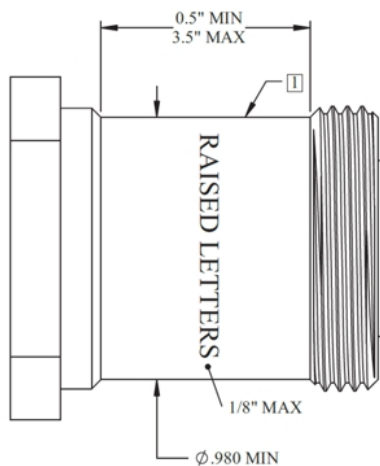

[Installation instructions](#)

[WPS cross-reference chart](#)

Contact technical support:

1-888-201-6073

[techsupport@jmawireless.com](mailto:techsupport@jmawireless.com)

General	Specification	Comment
<b>Dimensions in. (mm)</b>	1.230 x 0.620 (31.24 x 15.75) Hex size: 0.875 (22.23)	
<b>Weight</b>	0.5 lb   226.80 g	
<b>Material</b>	Silicone rubber, plated brass	
<b>Reusability</b>	Unlimited	
<b>Line drawing details</b>	1. DM port seal 2. DM port cap	

### Compatible port dimensions

1

SURFACE SHOULD BE FREE OF FLATS, THREADS, OR RAISED LETTERING WHOSE CHARACTERS ARE TALLER THAN 1/8".